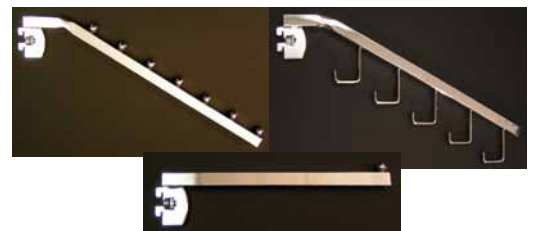

Shelf Brackets

Regular Duty-friction fit

Size	Stock#	1-24	25-49	50+
6"	33-065CH	1.10	1.03	.99
8"	33-066CH	1.15	1.07	1.03
10"	33-067CH	1.25	1.19	1.15
12"	33-068CH	1.35	1.28	1.24
14"	33-069CH	1.55	1.46	1.41
16"	33-070CH	1.75	1.64	1.58

Hangrail Brackets Regular Duty

Size	Stock#	Holds	Fits	1-24	25-49	50+
12"	A112	1" tube	1/2"-1"	4.40	4.15	3.85
3"	33-062CH	Rect. tube	1/2"-1"	2.45	2.35	2.25
12"	33-060CH	Rect. tube	1/2"-1"	3.75	3.55	3.40

End Caps

Fits	Stock#	1-49	50-99	100+
1" dia.	65-502CH	.82	.75	.70
1.25" dia.	65-503CH	.82	.75	.70
Rect.	55-003CH	.76	.70	.64
Rect.	55-002CH	1.07	.98	.90

Shelf Rest Regular Duty

Fits	Stock#	Description	1-24	25-49	50+
Reg.	103P	Plastic Rest -flat	.43	.40	.38
Reg.	104P	Plastic Rest-w/lip	.43	.40	.38
	104P	Rubber Bumper	.18	.17	.16