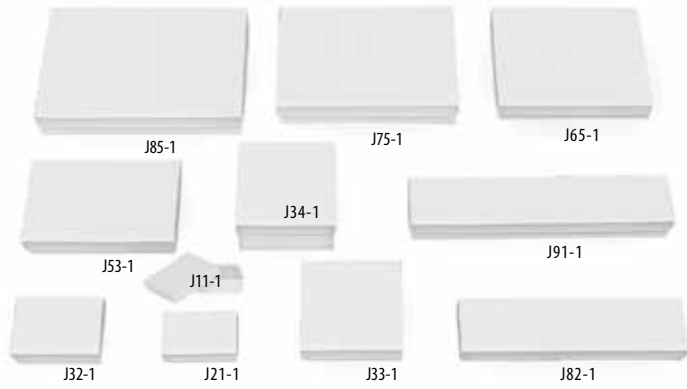

White 'High Gloss' or Brown Kraft Jewelry Boxes

White 'High Gloss' or Brown Kraft Cotton Filled Jewelry Boxes

WHITE 'HIGH GLOSS'

CODE	DESCRIPTION	PACK	1-4	5-9	10+
J11-1	1-3/4x1-1/8x5/8 Charm	100	49.70	45.10	41.50
J21-1	2-1/2x1-1/2x7/8 Small Earring	100	48.75	44.15	40.60
J32-1	3-1/16x2-1/8x1 Large Earring	100	55.00	49.95	45.95
J33-1	3-1/2x3-1/2x1 Small Bracelet	100	63.90	58.15	53.30
J33D-1	3.5x3.5x1.5 Bracelet	100	81.30	74.00	67.80
J34-1	3-1/2x3-1/2x2 Large Bracelet	100	82.35	74.85	68.45
J53-1	5-1/4x3-3/4x7/8 Small Vanity	100	75.95	68.95	63.40
J65-1	6x5x1 Large Vanity	50	55.00	49.95	45.95
J75-1	7x5-1/2x1 Extra Large Vanity	50	59.65	54.30	49.75
J82-1	8x2x7/8 Necklace	100	69.15	62.75	57.75
J85-1	8x5-1/2x1-1/4 Large Necklace	50	68.95	62.90	57.55
J91-1	9-3/4x1-7/8x1-1/4 White Swirl	50	58.65	53.20	48.95
J85D-1	8x5-1/2x2 Large Bead & Necklace	50	119.40	108.95	99.70

### White Gloss Pillow Pack Boxes

CODE	DESCRIPTION	PACK	PRICE
105PP-1	5x2x10	250	147.85
105PP-1A	5x2x10	50	32.90
33PP-1	3.5x3x1	250	55.80
33PP-1A	3.5x3x1	50	12.40
44PP-1	4.5x4.5x1.5	250	40.10
44PP-1A	4.5x4.5x1.5	50	11.35