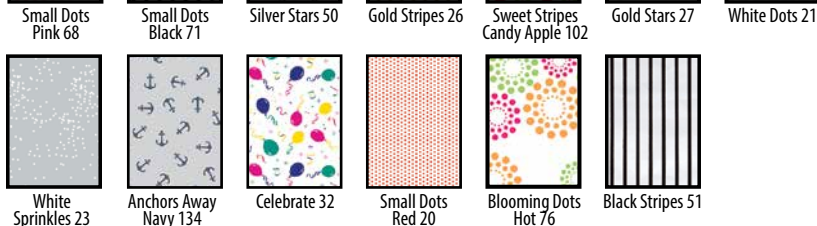

Cello Bag Prints

CODE	DESCRIPTION	PACK	PRICE
C2-	2# 4x4.25x9.5 Bags	100	10.80
C4-	4# 5x3x11.5 Bags	100	13.40
TTR	Red Metallic Twist Ties	500	4.05
TTG	Gold Metallic Twist Ties	500	4.05

- Made from crystal clear 1.2 mil polypropylene.
- Side gusseted bags are heat seal-able and a unique fold-over bottom, allows for upright presentation.