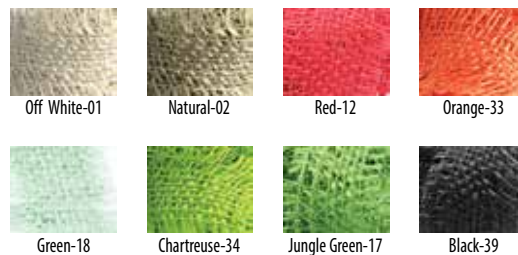

Solid Jute Cord Colors

Jute Ribbon

This eco-friendly ribbon is easy to tie and available in natural as well as several color options.

Jute Ribbon

CODE	DESCRIPTION	PACK	PRICE
556-	1-1/2"x10yds	Roll	2.00

Pirouette Sheer Ribbon (Discontinued)