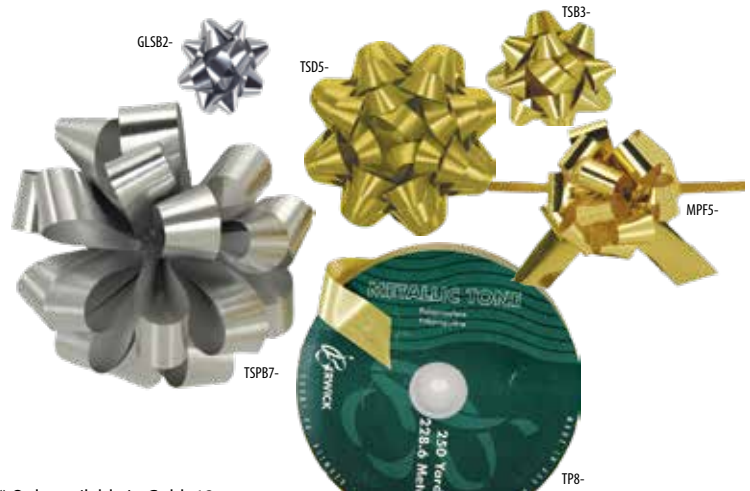

SB2 Star Bow

SD5 Confetti Bow

SB3 Star Bow

Pom Bows

The best value on the market today. Simply pull out the loops to form a pom bow that looks handmade.

Pom Bows

CODE	DESCRIPTION	PACK	1-9	10+
SPB7-	4" Diameter 3/4" Width	100	13.45	12.35
SPB8-	5" Diameter 1-1/4" Width	100	19.40	17.80

CODE	DESCRIPTION	PACK	1-9	10+
* GLSB2-	2" Diameter Star Bow 3/8" Width	300	47.70	42.35
* TSB3-	2-3/4" Diameter Star Bow 1/2" Width	200	30.30	27.50
TSPB8-	5" Diameter Pom Bow 1-1/4" Width	100	41.95	38.40
**MPF2-	2.5" Diameter Perfect Bow 5/8" Width	50	31.55	28.00
MPF5-	4" Diameter Perfect Bow 3/4" Width	50	64.30	57.10
MPF9-	5" Diameter Perfect Bow 1-1/4" Width	50	73.90	65.60
TP7-	3/4"x250 yards Ribbon	RL	19.35	17.75
TP8-	1-1/4"x250 yards Ribbon	RL	29.35	26.90