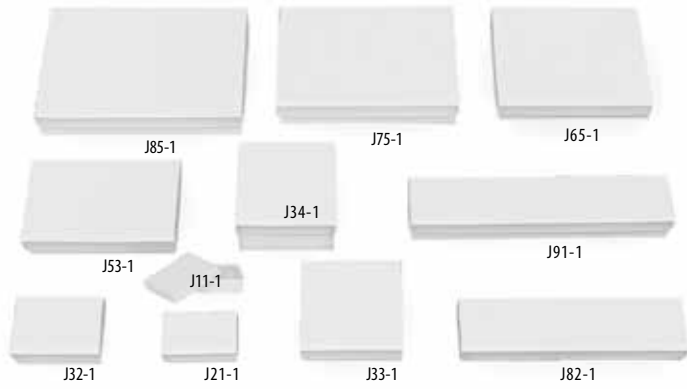

White 'High Gloss' or Brown Kraft Jewelry Boxes