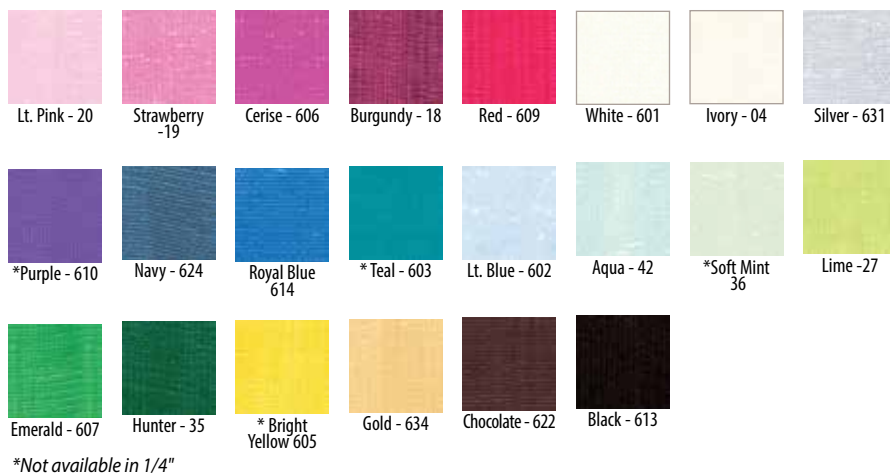

Sheer Ribbon

CODE	DESCRIPTION	PACK	PRICE
91805-	7/8" x 25yds	Roll	3.20
91809-	1-1/2" x 25yds	Roll	4.50
91801-	1/4" x 50yds	Roll	3.25

* not available in 1/4"