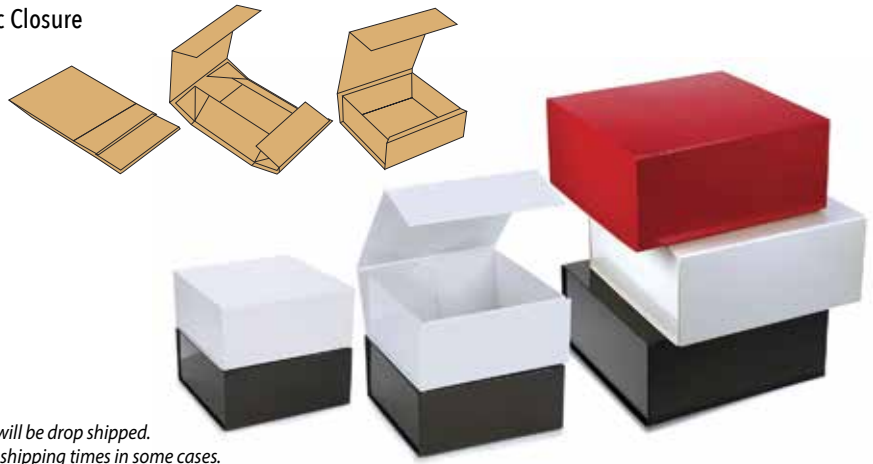

• Rigid Folding Boxes (Fully Collapsible) with Magnetic Closure

Gloss Colors Rigid Folding Boxes

CODE	DESCRIPTION	PACK	1 Case	5 Cases	10 Cases
RF-662G_	6x6x2.75	10	46.98	44.07	42.95
RF-883G_	8x8x3.125	10	61.78	57.96	56.49
RF-10104G_	10x10x4.5	5	39.90	37.43	36.48

• Gloss Colors: BLACK GLOSS (BLA) OR WHITE (WHI)

Natural Kraft Rigid Folding Boxes

CODE	DESCRIPTION	PACK	1 Case	5 Cases	10 Cases
RF-662KRA	6x6x2.75	10	51.70	48.50	47.27
RF-883KRA	8x8x3.125	10	67.64	63.45	61.84
RF-10104KRA	10x10x4.5	10	83.08	77.93	75.96

• Additional sizes and colors may be available. • Items marked with red dot will be drop shipped. Please anticipate extended shipping times in some cases.