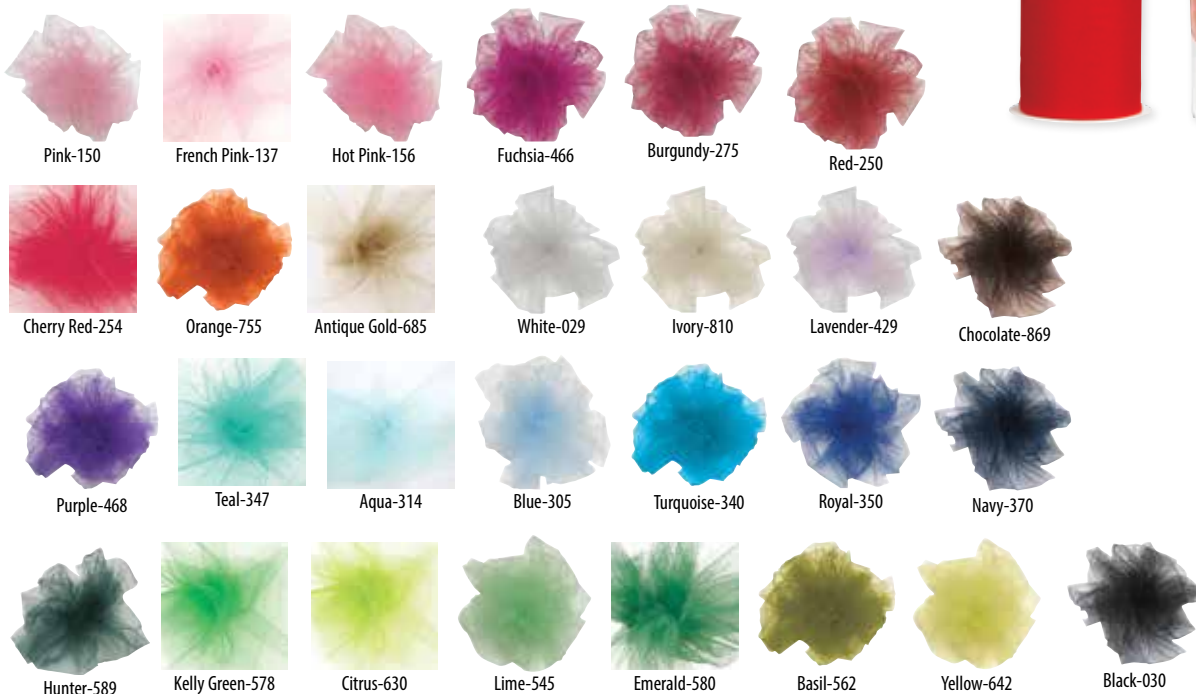

Wraphia

Wraphia is very easy to tie and can be used along with other ribbons. Choose from matte or pearlized finishes.

Wraphia

CODE	DESCRIPTION	ROLL	PRICE
74900-	Matte Wraphia 100yds	1	4.45
* 74950-	Matte Wraphia 500yds	1	21.90
75050-	Pearlized Wraphia 500yds	1	21.90
75000-	Pearlized Wraphia 100yds	1	4.45

*Not all colors available in 500 yards.

Tulle

Tulle

CODE	DESCRIPTION	PACK	PRICE
2796904-	Basic Colors 6"x25yds	Roll	3.40