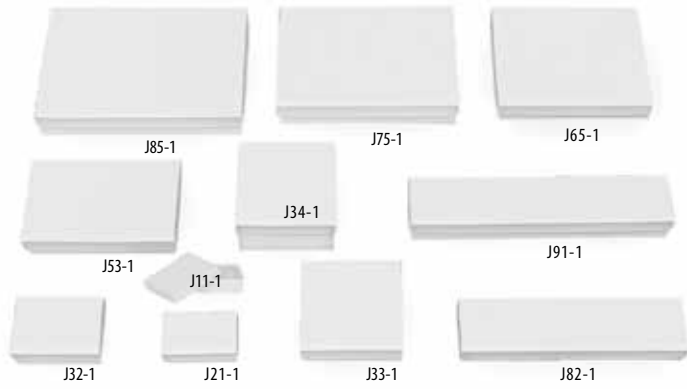

White 'High Gloss' or Brown Kraft Jewelry Boxes

White 'High Gloss' or Brown Kraft Cotton Filled Jewelry Boxes

WHITE 'HIGH GLOSS'

CODE	DESCRIPTION	PACK	1-4	5-9	10+
J11-1	1-3/4x1-1/8x5/8 Charm	100	49.70	45.10	41.50
J21-1	2-1/2x1-1/2x7/8 Small Earring	100	48.75	44.15	40.60
J32-1	3-1/16x2-1/8x1 Large Earring	100	55.00	49.95	45.95
J33-1	3-1/2x3-1/2x1 Small Bracelet	100	63.90	58.15	53.30
J34-1	3-1/2x3-1/2x2 Large Bracelet	100	82.35	74.85	68.45
J53-1	5-1/4x3-3/4x7/8 Small Vanity	100	75.95	68.95	63.40
J65-1	6x5x1 Large Vanity	50	55.00	49.95	45.95
J75-1	7x5-1/2x1 Extra Large Vanity	50	59.65	54.30	49.75
J82-1	8x2x7/8 Necklace	100	69.15	62.75	57.75
J85-1	8x5-1/2x1-1/4 Large Necklace	50	68.95	62.90	57.55
J91-1	9-3/4x1-7/8x1-1/4 White Swirl	50	58.65	53.20	48.95
J85D-1	8x5-1/2x2 Large Bead & Necklace	50	119.40	108.95	99.70

BROWN KRAFT

CODE

J11-5
J21-5
J32-5
J33-5
J34-5
J53-5
J65-5
J75-5
J82-5
J85-5
-
-

White Jewelry Box Assortment

JASST - 200PC / \$148.90
60pc #21, 40pc #32, 40pc #33,
20pc #53, 40pc #82

hot stamp

Matte Aqua Jewelry Boxes

Cotton Filled Jewelry Boxes

CODE	DESCRIPTION	PACK	PRICE
J32-49	3x2-1/8x1 Large Earring	100	53.15
J33-49	3.5x3.5x7/8 Small Bracelet	100	64.15
J53-49	5-7/16x3.5x1 Small Vanity	100	76.10
J82-49	8x2x7/8 Necklace	100	75.90
J75-49	7x5x1.25 Extra Large Vanity	100	114.45

View Top Jewelry/Stationery Boxes Clear Vinyl Lids with White Swirl Base

CODE	DESCRIPTION	PACK	PRICE
V641-1	6-9/16x4-13/16x1 White Bottom	100	146.80
V738-1	7-3/8x5-3/8x1 White Bottom	50	82.00
*V75-1	7x5.5x1 White Bottom	50	52.30
V858-1	8-5/8x5-5/8x1-3/8 White Bottom	50	107.70
V968-1	9-5/8x6-3/8x1-5/8 White Bottom	50	101.90
V1072-1	10x7x2 White Bottom	50	119.90