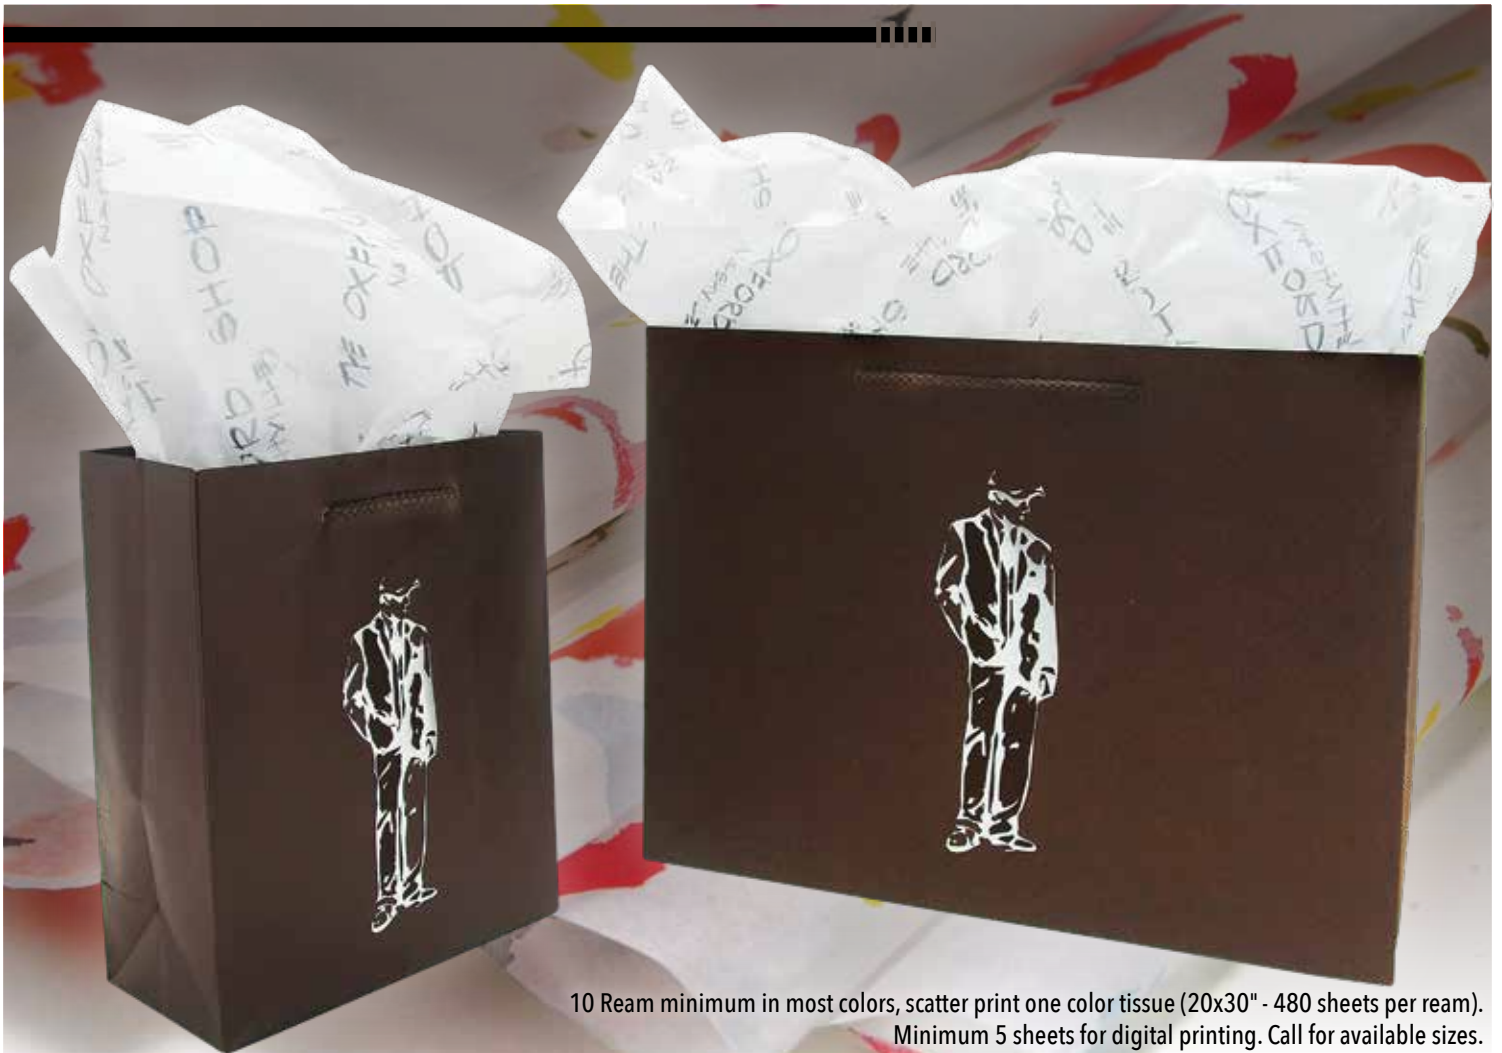

50 Arm Spiral Display

50 arms swivel to "rainbow" SatinWrap® colors and stock designs 24" circular base with 22" side arms 68" tall.

CUSTOM PRINTED TISSUE PROMOTES YOUR BRAND IMAGE WHILE PROTECTING THE PRODUCTS WITH AN UPSCALE LOOK.