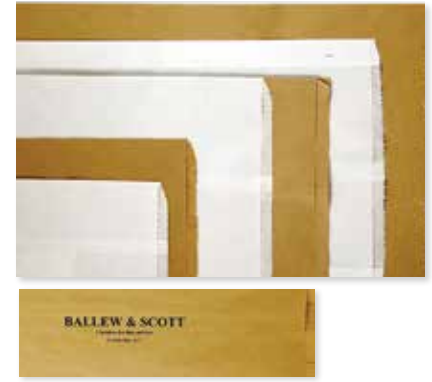

Brown & White Kraft Paper Bags

Our brown kraft merchandise bags are made with up to 50% recycled fibers.

Brown & White Kraft Paper Bags

WHITE KRAFT			BROWN KRAFT			
CODE	DESCRIPTION	PACK	1-4	5+	1-4	5+
SENATS	5x3.5x18	1000	----	----	119.10	----
6P-	6.25x9.25	1000	78.30	71.10	61.00	55.65
8P-	8.5x11	1000	115.60	104.95	87.55	78.50
12P-	12x15	1000	186.65	169.45	141.25	128.20
123P-	12x2.75x18	500	126.80	115.10	100.05	90.80
14P-	14x3x21	500	174.50	158.40	128.75	116.90
16P-	16x3.75x24	500	216.30	196.35	176.95	160.62

Kraft Die-Cut Take Out Bags

Great for carrying sandwich boxes.